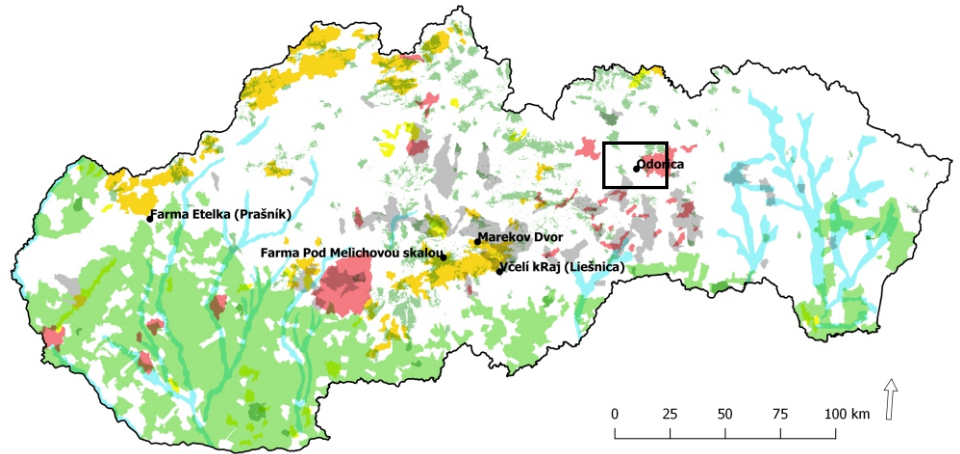

## FEAL CATALOGUE

### The consolidation of national typologies with European agricultural landscapes

The Landscape Atlas of the Slovak Republic

Slovakia

Medvedie Vrchy Mts.

Farma AFRA Odorica

<http://maps.geop.sazp.sk:80/geoserver/ows?>

## Legend

- Historical landscapes with technical monuments and fold architecture
- Historical mining landscape
- Traditional pastures and meadows
- Natural protected areas

***A farmhouse - traditional folk architecture.***