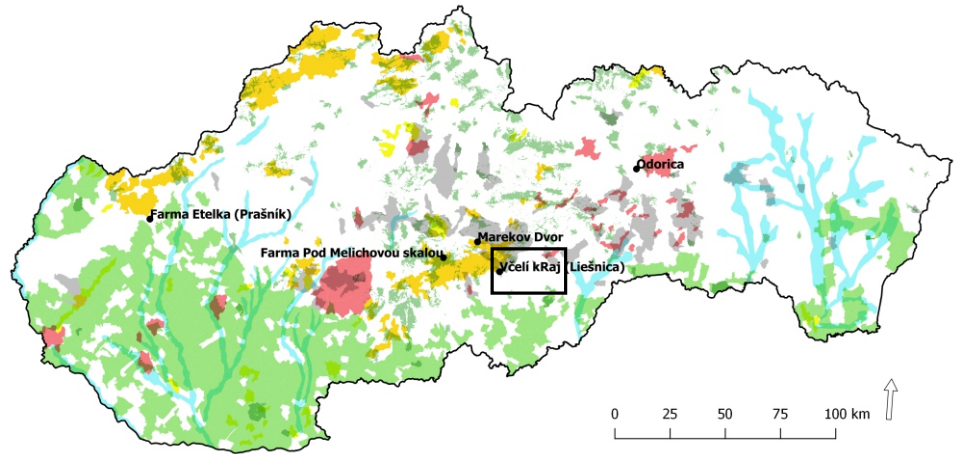

multifunctional Farming for the sustainability of European Agricultural Landscapes

Project N°: 2016-1-SK01-KA202-022502

FEAL CATALOGUE

The consolidation of national typologies with European agricultural landscapes

The Landscape Atlas of the Slovak Republic

Slovakia

Stolické Vrchy Mts.

Včelí kRaj

<http://maps.geop.sazp.sk:80/geoserver/ows?>

E-atlas

European agricultural landscapes
Farmland

National landscape type:
Historical mining landscape
Traditional pastures and meadows

- Land cover CLC 2012:
Heterogeneous agricultural areas and land
- principally occupied by agriculture, with significant areas of natural vegetation;
 - Agricultural areas- pastures

Landscape character and the natural, cultural, and historical heritage

The Landscape Atlas of the Slovak Republic, The National Geoportal SR
<http://maps.geop.sazp.sk:80/geoserver/ows?>

Traditional folk architecture- agricultural buildings.

***Cows grazing pastures around beehives,
ancient bread baking oven in the background.***