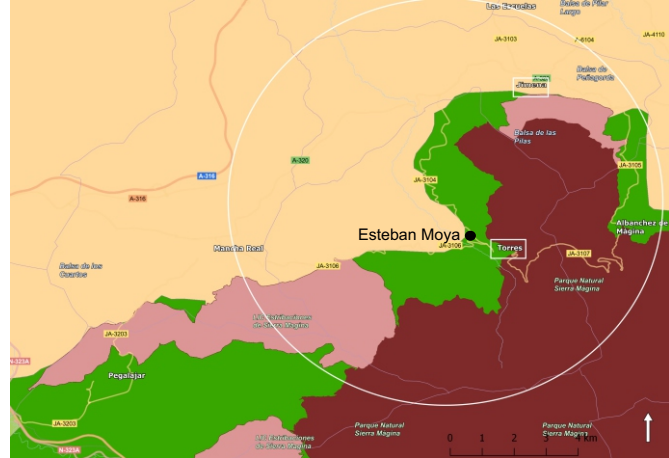

Natural protected areas

Espacios Naturales Protegidos
<http://wms.mapama.es/sig/Biodiversidad/ENP/wms.aspx?>