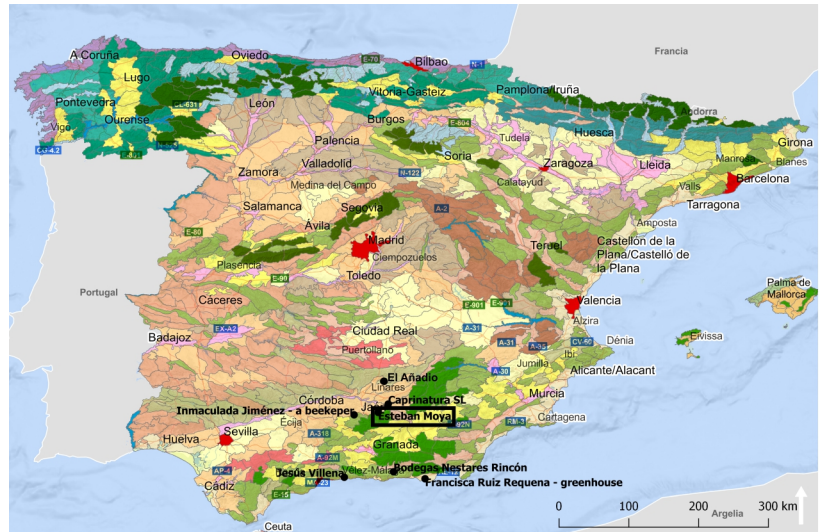

### The consolidation of national typologies with European agricultural landscapes

Spain

The Sierra Mágina Natural Park

Esteban Moya

Atlas of the Landscapes of Spain

<http://wms.mapama.es/sig/Biodiversidad/Paisaje/wms.aspx>

European agricultural landscapes

E-atlas

Orchards

E-atlas

Terraced landscapes

National landscape type: Mountainous massifs and high ranges of Subbetic-Prebetic Mountains, mountain ranges of the Betic Mountains